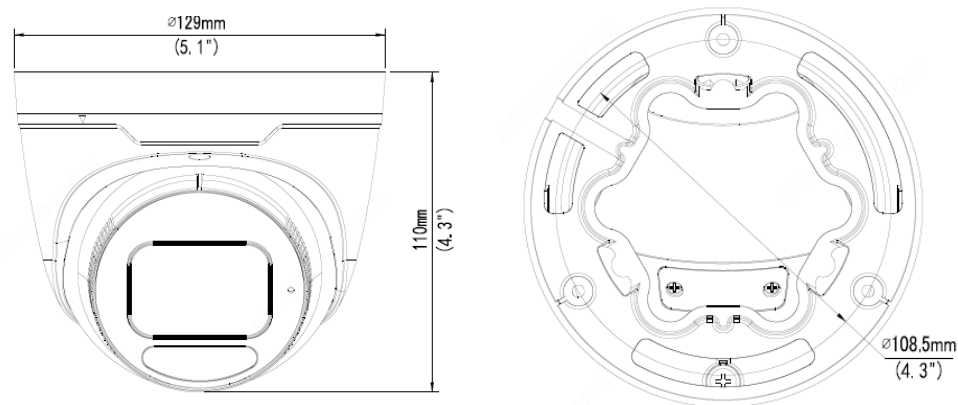

Dimensions

Accessories

TR-UP06-IN

TR-SE24-IN